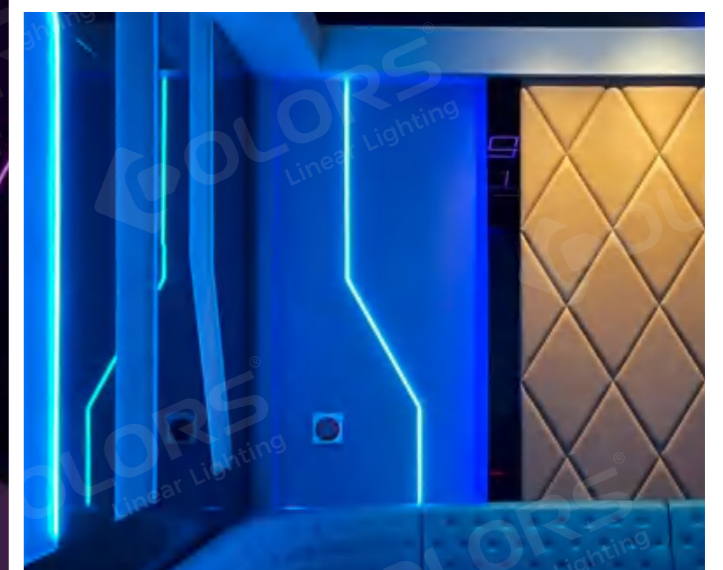

KTV ENTERTAINMENT VENUES

Taiwan, China

In such an entertaining venue as KTV, colorful lights and dynamic vibes matter. This project used NMS1217 RGB neon flex to outline the walls and profiles with LED strips inside recessed on ceiling to create an extreme entertaining and passion-ignited space.

PRODUCT MODEL

×

NMS1217RGB

1. IP67 protection, can be used outdoors at ease
2. White and magical RGB/DMX/SPI optional
3. A wealth of accessories and systematic solution

DA120RGB

1. 5/8mm wide, super-slim, indoor outline
2. Magically toning models optional