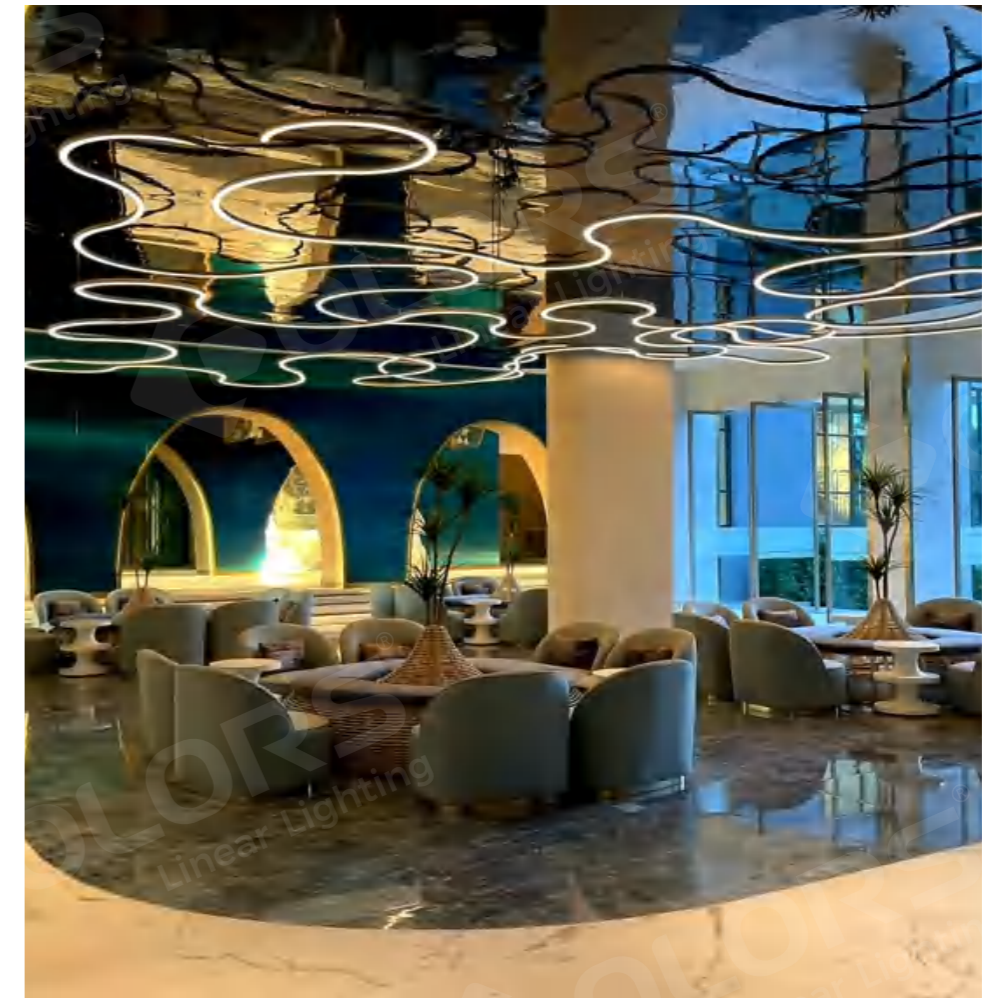

CARAPACE HOTEL

Thailand

How to use lights to create a luxury and elegant hotels vibes? Here's an example. AS3535 series are bent to complex and ultimate radians to form unique styles. The led strip inside follows and perfectly fit with the curved profiles, lighting up without dark area.

PRODUCT MODEL

×

AS3535

1. 35mm luminous surface
2. Can be interconnected into curves with different radians
3. 20m/reel flexible diffuser, leak-proof splicing
4. White/ adjustable CCT/ RGB/ DMX optional