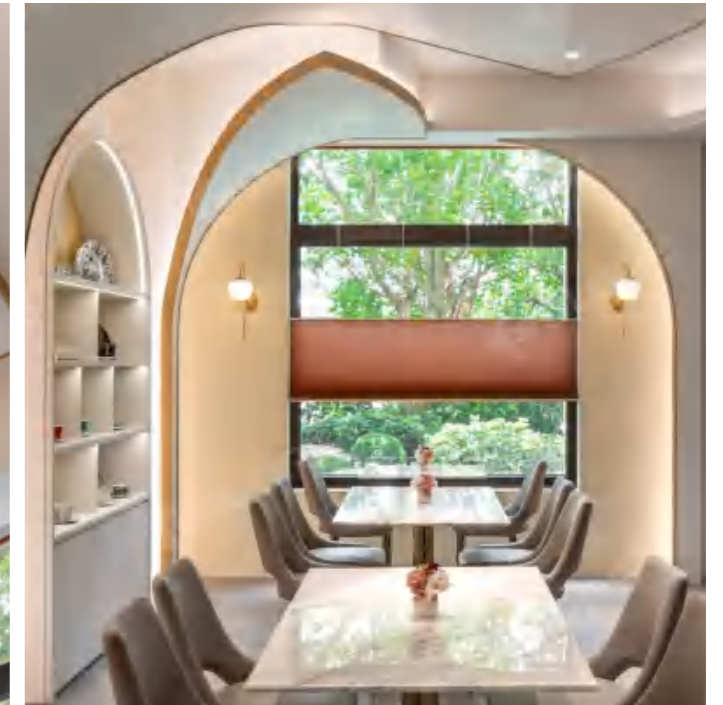

TAIWAN YUM YUE ESTATE

Taiwan, China

The overall structure of the semi-arc ecology, milk beige color is the main tone, the design simplifies and refines the inner architectural techniques of Chinese elements, unique space shape. The light is hidden in the building structure, soft and bright atmosphere, calm and soft atmosphere, more comfortable and permeable visually, in this space there is not only the fragrance of food, but also the breath of sunshine, the atmosphere of art. The space not only has the aroma of food, but also the smell of sunshine and the atmosphere of art. The space is functional while giving more new forms and injecting a fresh artistic experience.

PRODUCT MODEL

×

D8120

1. High illumination
2. Mini size for architectural outline