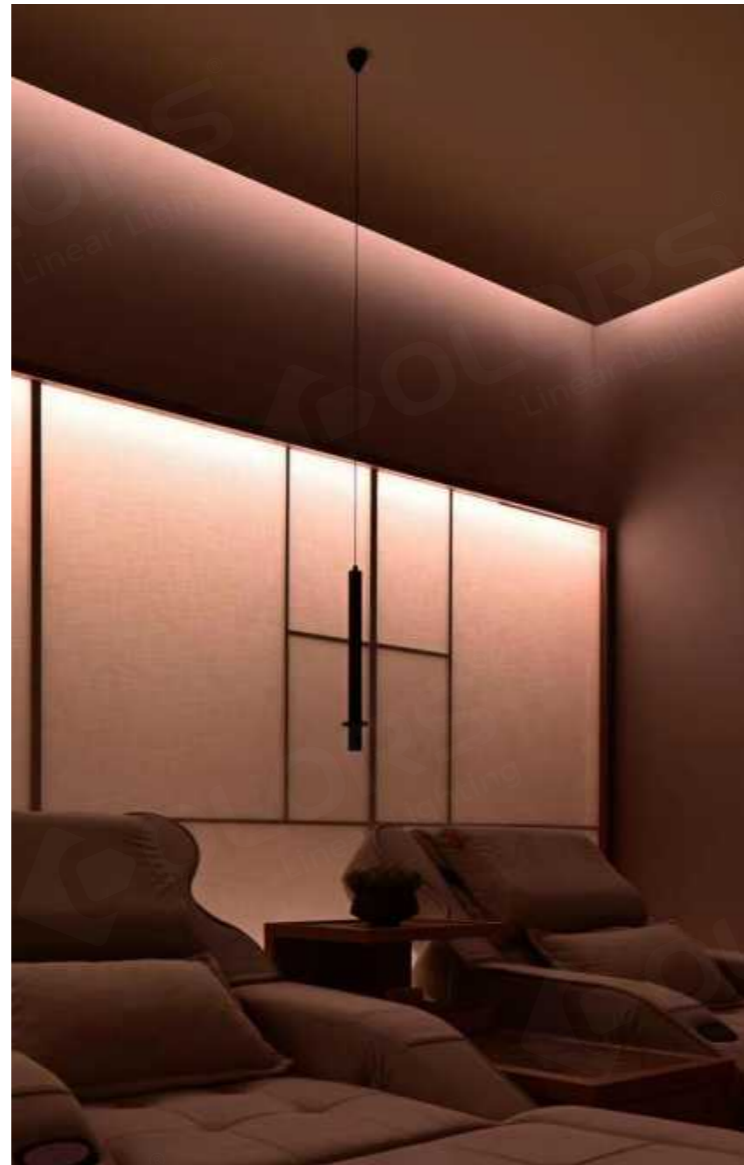

MU XI HEALTH CLUB

Jiangsu, China

The project used linear light for ambient lighting. Reasonable high, medium and low-position lighting techniques combined with low color temperature 2400K and Ra>95 high color rendering, creating an extremely comfortable, relaxing and soft scene atmosphere.

PRODUCT MODEL

×

D8120

1. High illumination
2. Mini size for architectural outline

NMS0410

1. Super-slim 4mm luminous surface
2. White light, G/B, CCT optional

D8120

NMS0410