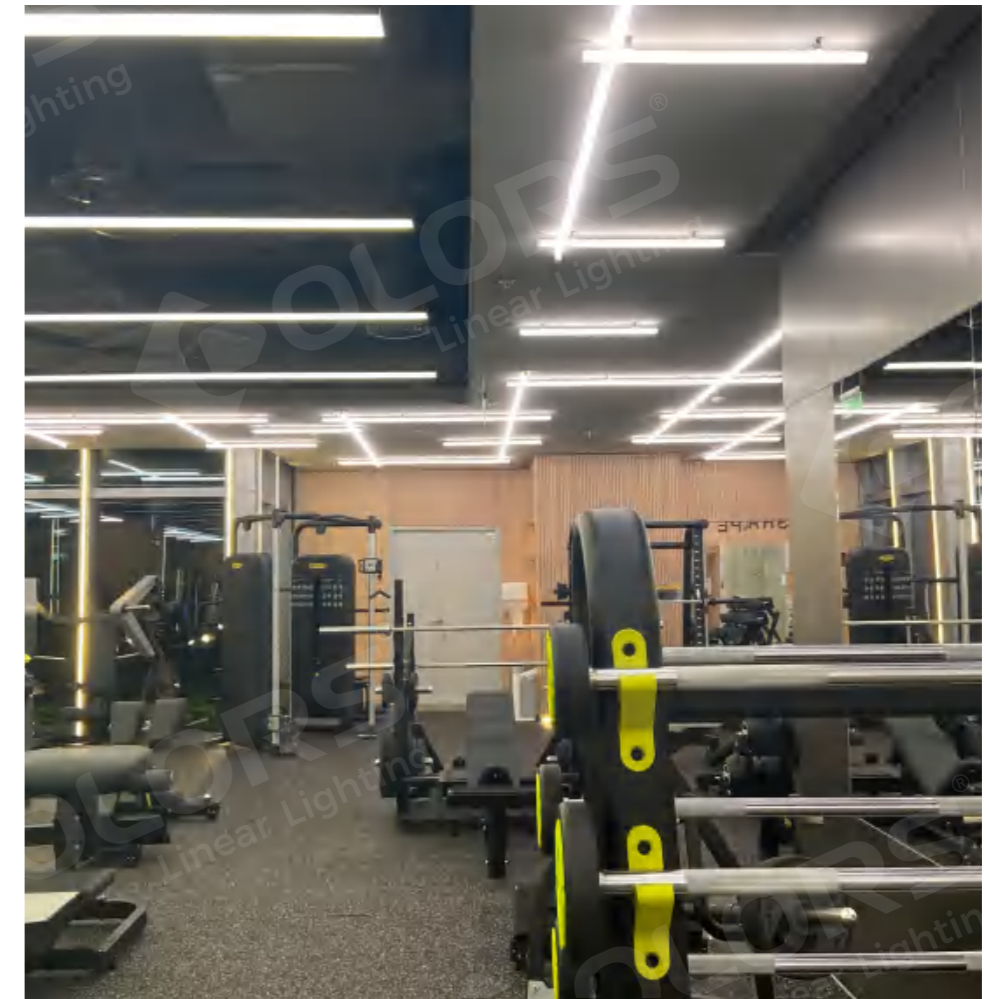

ZM FITNESS CLUB

Malaysia

ZM Fitness Club uses NNR25 of customized lengths on ceiling. The interlaced round neon NNR25 offers a distinct lighting ambience. The same product adapts to different scenes, enhancing overall design and mood.

PRODUCT MODEL

×

NNR25

1. 360° uniform lighting
2. Ø13/18/25mm serial sizes
3. Free bending and cutting
4. 20m ultra-long/ RGB/ SPI models