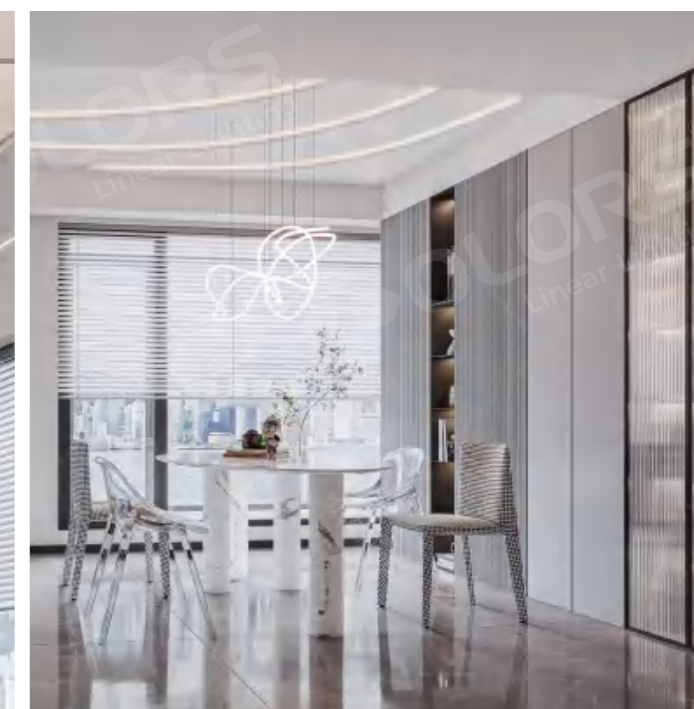

JUNLAN JIANGSHAN RESIDENTIAL AREA

Zhejiang, China

This project relates to large flat river-view rooms where natural light is sufficient. Lights here is more of brightening up, but a decorative element. The lighting design was inspired from water rippling by the river. LED strips are recessed on ceiling in forms of waves and lines. The flexible light strip, together with pendant ceiling, feature in glare-free indirect lighting, functional and ornamental, manifesting the lighting arts to the fullest.

PRODUCT MODEL

×

DJ120

1. Cost effective and fast delivery
2. R2R production process, no soldering joint for whole reel
3. 120lm/W, complied to new ErP regulation