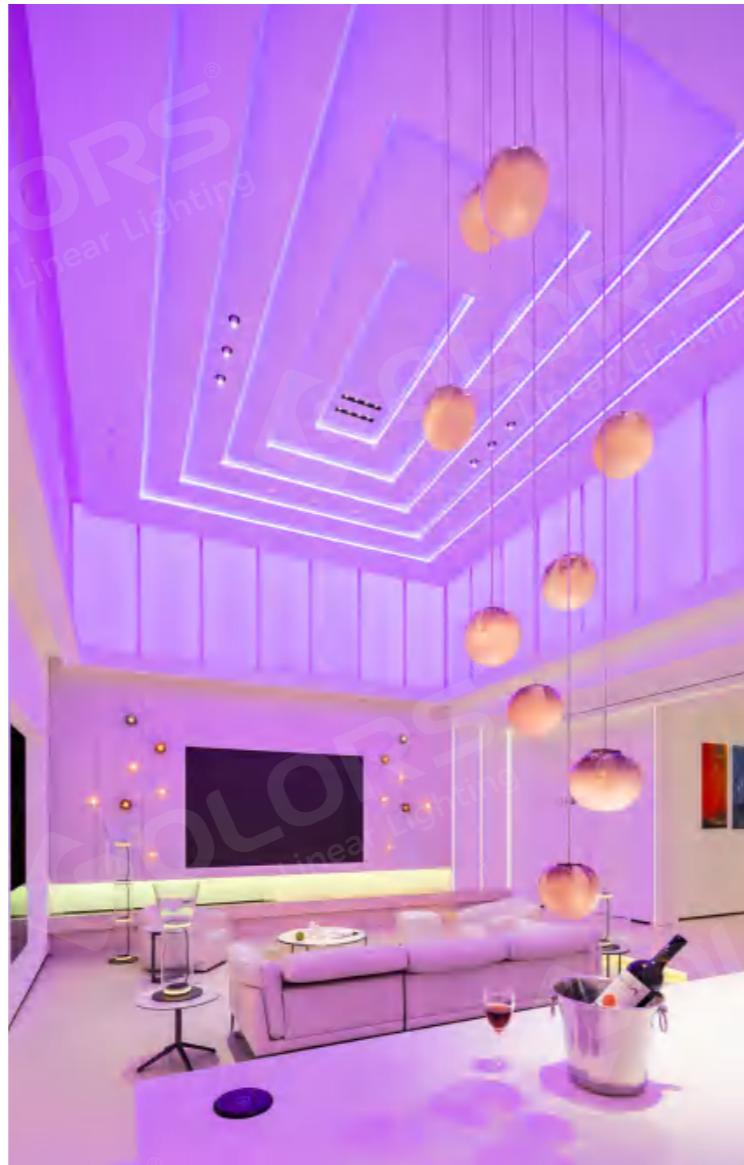

# HOLY ANSI SMART SHOWROOM

Henan, China

Holy ANSI Smart Showroom is for people to experience high-end smart sound, light, electricity and film. Lighting inside includes artistic lanterns, decorative luminaire other than the mainstream main lights, showing a warm, scientific and modern home light environment. On this basis, the use of intelligent and visual products make dimming, toning, background music and visual displays highly-adaptive to different scenes, a innovative breakthrough of traditional lighting design.