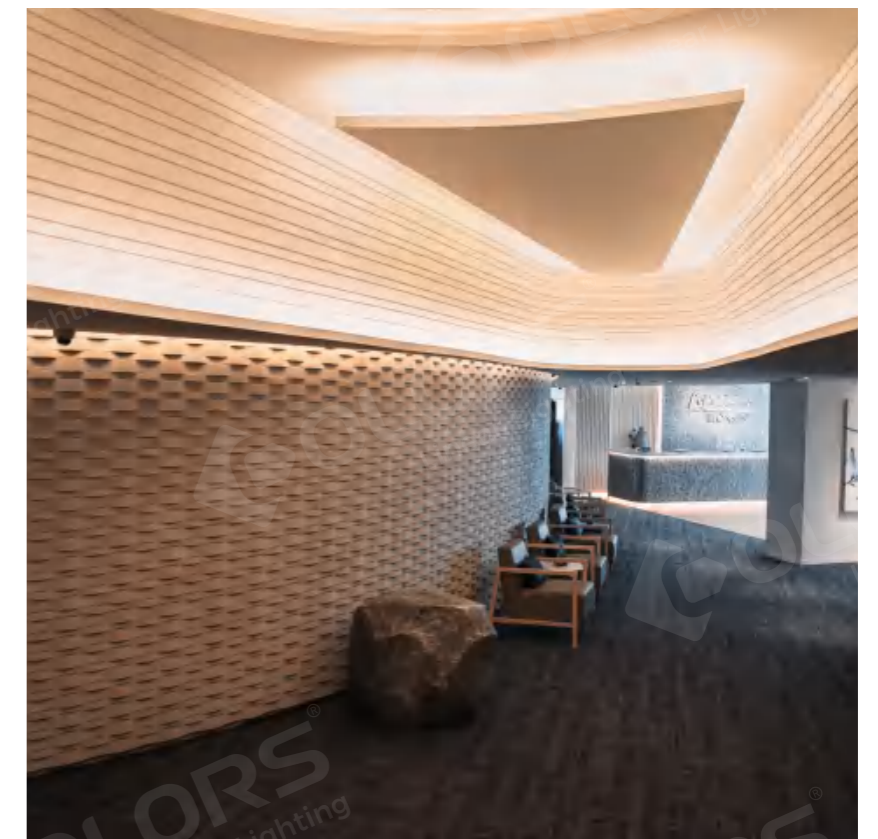

LET'S RELAX SPA & ONSEN PATTAYA

Thailand