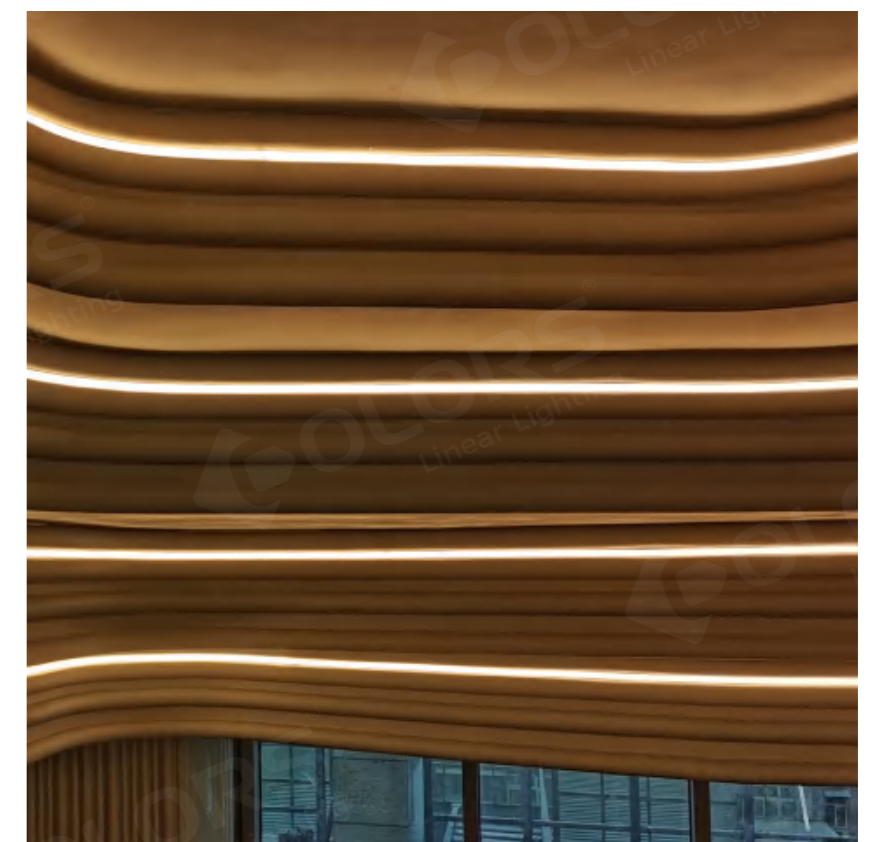

# HEFEI HOTEL

—  
Anhui, China

Hefei Hotel, established in 2020, is located in Hefei, Anhui Province, China. The project uses NMT1312 embedded in the art-shaped ceiling, outlining a circular pattern in the ceiling and giving the whole space a sense of lines.