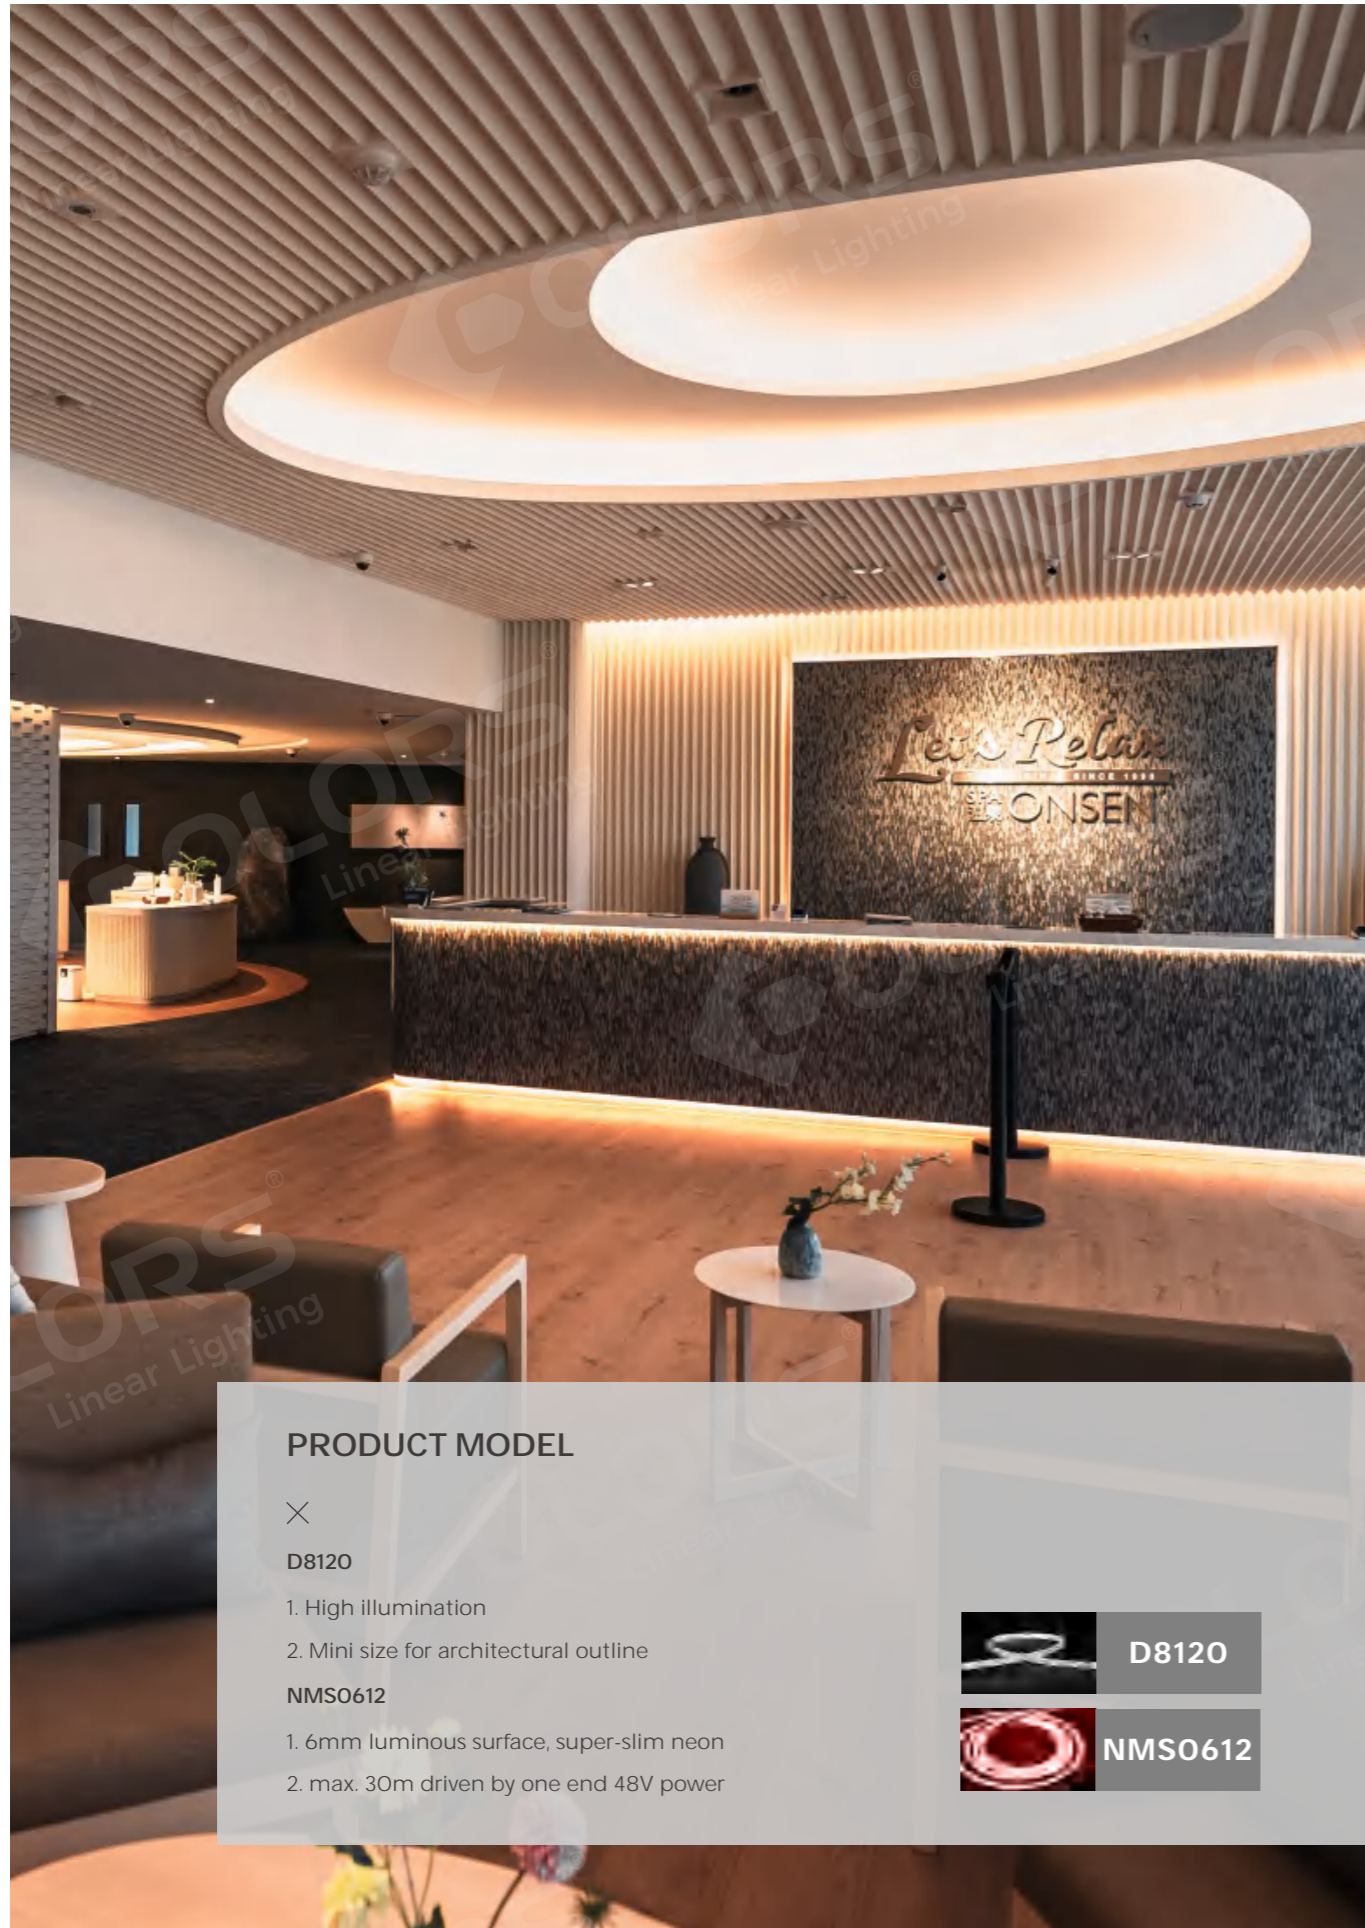

## PRODUCT MODEL

×

**AS3535**

1. 35mm luminous surface
2. Can be interconnected into curves with different radians
3. 20m/reel flexible diffuser, leak-proof splicing
4. White/ adjustable CCT/ RGB/ DMX optional