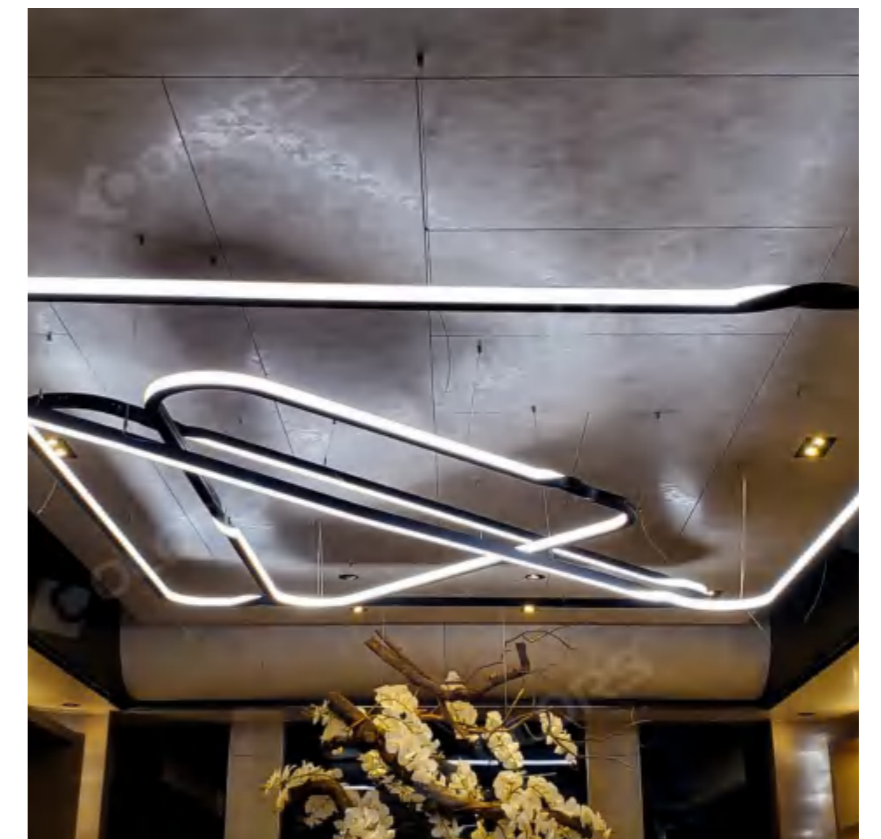

TAIWANT RESIDENTIAL 02

Taiwan, China