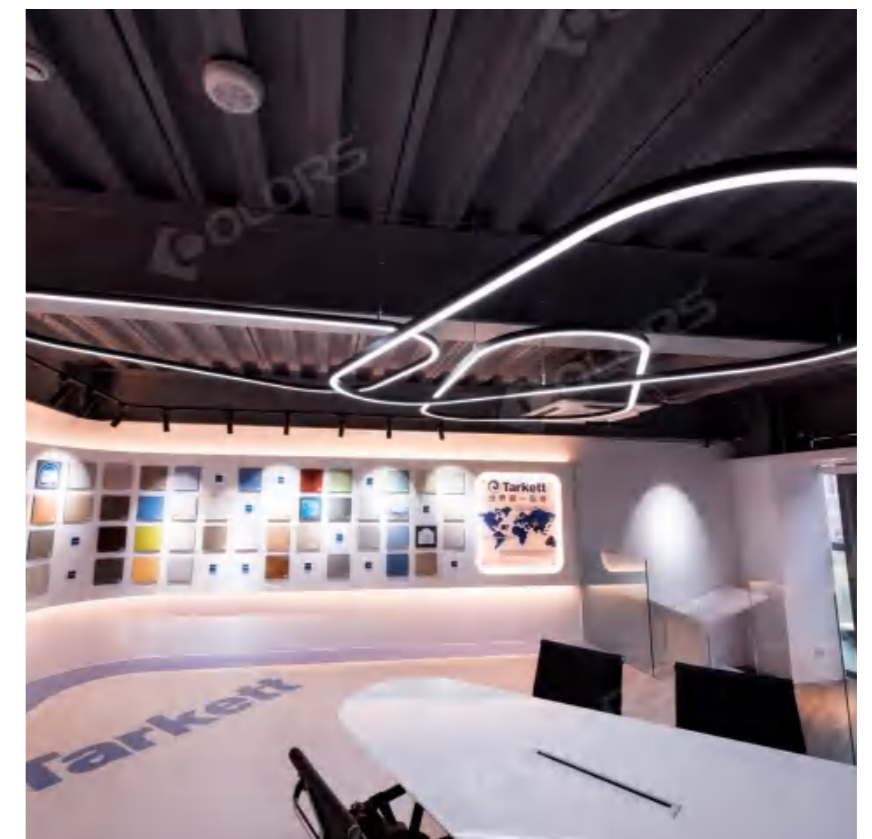

TAIWAN FUMING OFFICE

Taiwan, China