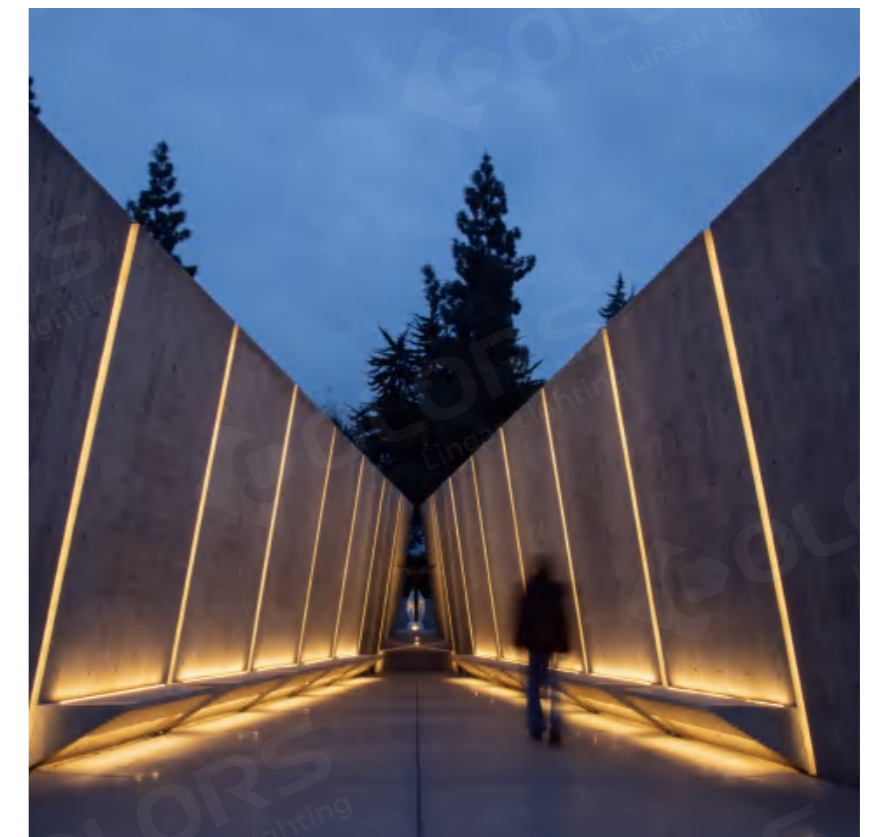

PRODUCT MODEL

NMS1217/ NMS1312

1. IP67 protection, can be used outdoors at ease
2. White and magical RGB/DMX/SPI optional
3. A wealth of accessories and systematic solution

NMS1217

NMT1312

This project was in charge of the architect Gonzalo Mardones, one of the most important architects in Chile, and his idea was to highlight the concrete structure in a way that the light source would not be seen.

UC MEMORIAL

Chile