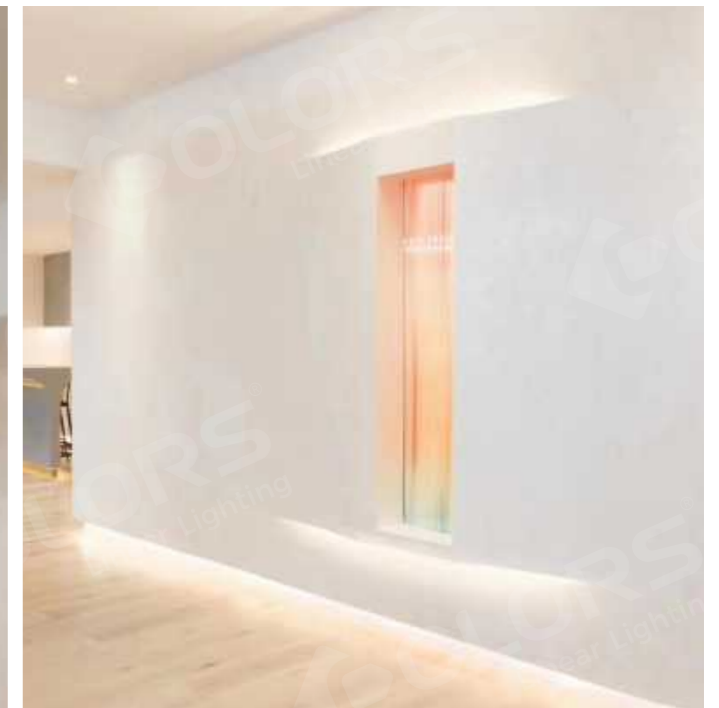

LEBEST FITTING CLUB

Taiwan, China

Uniform and warm white light was utilized to outline the structure of the space and embellish among wall, ceiling and floor, making it look bright and full of linear charm.

PRODUCT MODEL

×

DJ120

1. Cost effective and fast delivery
2. R2R production process, no soldering joint for whole reel
3. 120lm/W, complied to new ErP regulation

DJ120