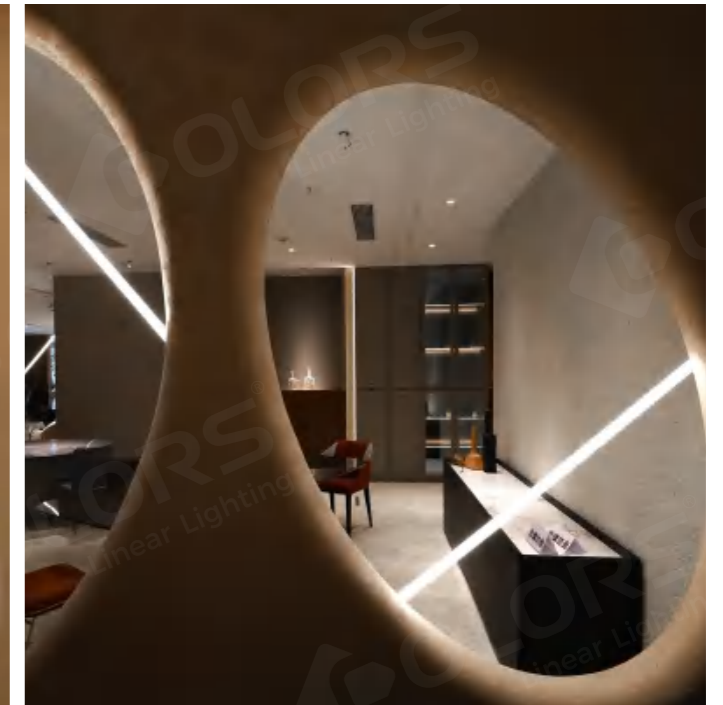

### NNR25

1. 360° uniform lighting
2. Ø13/18/25mm serial sizes
3. Free bending and cutting
4. 20m ultra-long/ RGB/ SPI models

NNR25