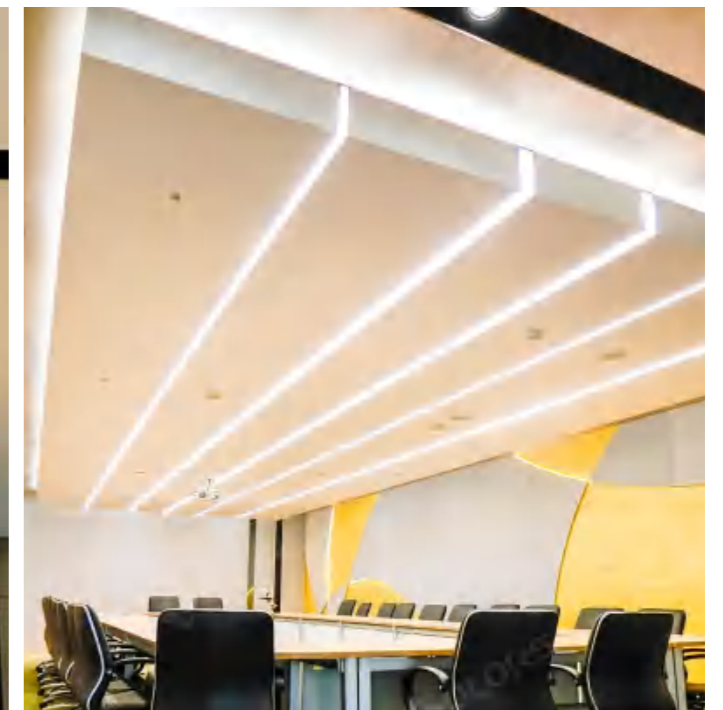

TAIWAN OFFICE

Taiwan, China

Utilizing COLORS' LL2.0 linear lighting series, the light is spliced and extended across the ceiling and walls with even light and no dark areas at the joints. The clean and smooth lines reveal a minimalist and high-end image.

PRODUCT MODEL

×

LLS2.0

1. 33-95mm in width
2. 50m/roll flexible diffuser
3. Lines, 2D splicing or 3D styles
4. Magnetic end cap
5. Gained IF Design Award 2016