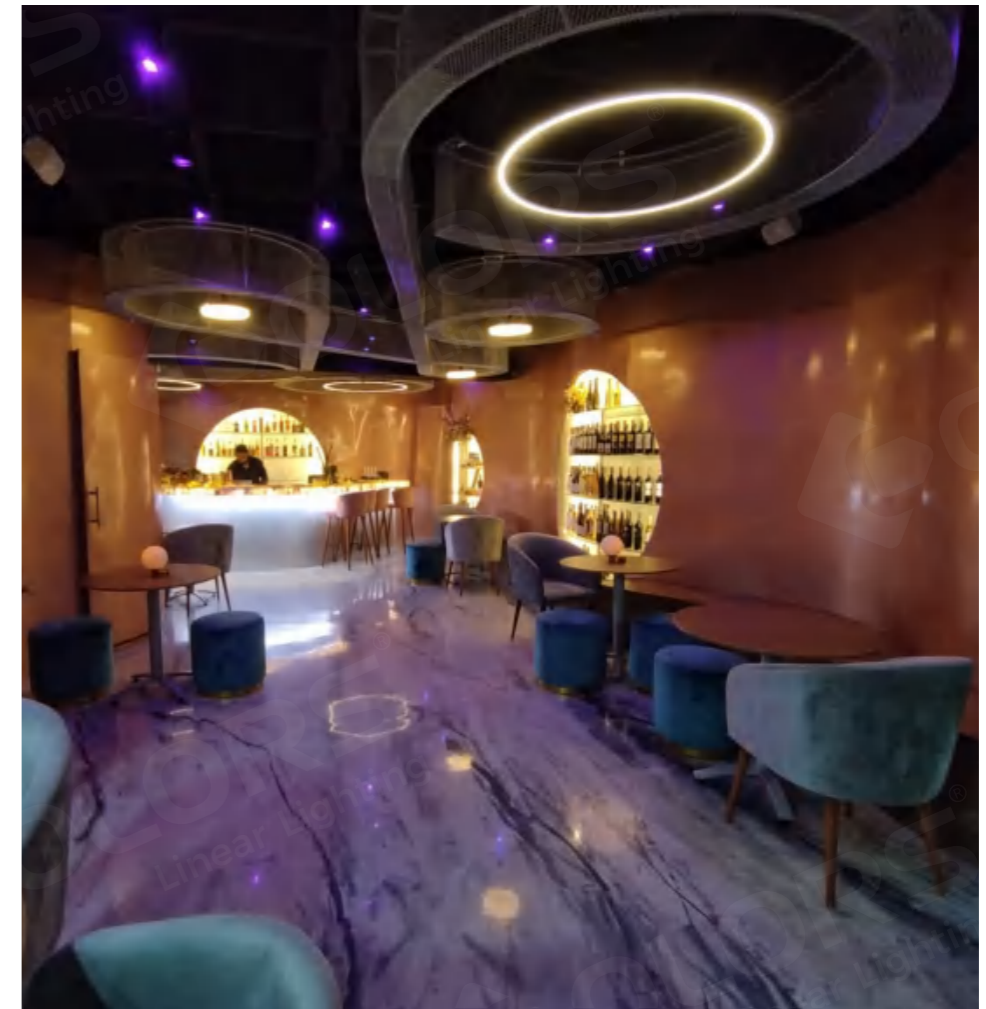

RAMPA BAR

Ecuador

COLORS' infinite Curve AS3535 was used in this project. With easy splicing accessories, it was spliced in perfect round form and pendant as main lighting. The product supports ceiling and recessed installation as well.

PRODUCT MODEL

×

AS3535

1. 35mm luminous surface
2. Can be interconnected into curves with different radians
3. 20m/reel flexible diffuser, leak-proof splicing
4. White/ adjustable CCT/ RGB/ DMX optional